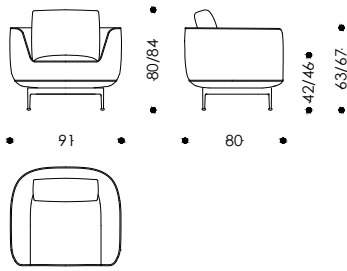

ANDES Design: Luca Nichetto

26927

26930

	26927	26930
Seat width in cm: <i>Sitzbreite in cm:</i>	53	53
Seat width in inches: <i>Sitzbreite in inches:</i>	20,87	20,87
Seat depth in cm: <i>Sitztiefe in cm:</i>	47	47
Seat depth in inches: <i>Sitztiefe in inches:</i>	18,50	18,50
WxDxH(SH) in inches:	35,83x31,50x31,50(16,54)	35,83x31,50x31,50(16,54)

Configurations

Frame:	Metal- wooden construction
Seat height:	42cm
Without surcharge:	46cm
Legs:	Metal Black Grey with leather fiber glides
Surcharge:	Brass Satin Matt
Upholstery:	
Armrest, Backrest:	Polyurethane foams sandwich layered with dacron overlay
Seat:	Fixed webbing, pocket springs, polyurethane foams sandwich layered with dacron overlay
Backrest cushion:	100% feather filling with polyurethane core
Cover:	
Corpus:	Fixed cover with piping
Cushion:	Same as corpus, removable
Piping:	Same as cover
Without surcharge:	Leather in standard colours Color Atlantic, Black, Cognac, Dark grey, Mocca, Sand, Siena and Taupe

Configurations

Frame:	Metal- wooden construction
Seat height:	42cm
Without surcharge:	46cm
Legs:	Metal Black Grey with leather fiber glides
Surcharge:	Brass Satin Matt
Upholstery:	
Arm-, Backrest:	Polyurethane foams sandwich layered with dacron overlay
Seat:	Fixed webbing, pocket springs, polyurethane foams sandwich layered with dacron overlay
Backrest cushion:	100% feather filling with polyurethane core
Cover:	
Corpus:	Fixed cover with piping
Cushion:	Same as corpus, removable
Piping:	Same as cover
Without surcharge:	Leather in standard colours Color Atlantic, Black, Cognac, Dark grey, Mocca, Sand, Siena and Taupe