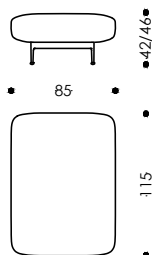

Combination Example 6/ Kombinationsbeispiel 6

1x Chaise Longue 190 L/ Chaiselongue 190 L (26907)
1x End Element 190 R/ Abschlusselement 190 R (26904)

ANDES Design: Luca Nichetto

26900

26901

26911

26920

	26900	26901	26911	26920
Seat width in cm: <i>Sitzbreite in cm:</i>	152	197	85	85
Seat width in inches: <i>Sitzbreite in inches:</i>	59,84	77,56	33,46	33,46
Seat depth in cm: <i>Sitztiefe in cm:</i>	56	56	85	115
Seat depth in inches: <i>Sitztiefe in inches:</i>	22,05	22,05	33,46	45,28
WxDxH(SH) in inches:	76,77x35,43x31,50(16,54)	94,49x35,43x31,50(16,54)	33,46x33,46x16,54	33,46x45,28x16,54

Configurations

Frame:	Metal- wooden construction
Seat height:	42cm
Without surcharge:	46cm
Legs:	Metal Black Grey with leather fiber glides
Surcharge:	Brass Satin Matt
Upholstery:	
Arm-, Backrest:	Polyurethane foams sandwich layered with dacron overlay
Seat:	Fixed webbing, pocket springs, polyurethane foams sandwich layered with dacron overlay
Backrest cushion:	100% feather filling with polyurethane core
Cover:	
Corpus:	Fixed cover with piping
Cushion:	Same as corpus, removable
Piping:	Same as cover
Without surcharge:	Leather in standard colours Color Atlantic, Black, Cognac, Dark grey, Mocca, Sand, Siena and Taupe

	26904/26903	26906/26905	26918/26919	26908/26907
Seat width in cm: Sitzbreite in cm:	170	170	170	100
Seat width in inches: Sitzbreite in inches:	66,93	66,93	66,93	39,37
Seat depth in cm: Sitztiefe in cm:	56	56	86	156
Seat depth in inches: Sitztiefe in inches:	22,05	22,05	33,86	64,42
WxDxH(SH) in inches:	74,80x35,43x31,50(16,54)	109,06x35,43x31,50(16,54)	74,80x47,24x31,50(16,54)	47,24x74,80x31,50(16,54)