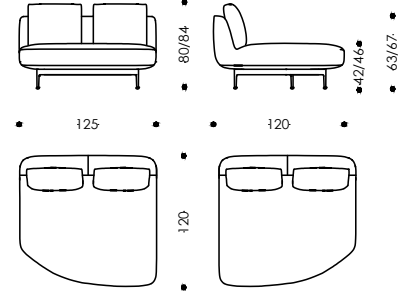

	26904/26903	26906/26905	26918/26919	26908/26907
Seat width in cm: Sitzbreite in cm:	170	170	170	100
Seat width in inches: Sitzbreite in inches:	66,93	66,93	66,93	39,37
Seat depth in cm: Sitztiefe in cm:	56	56	86	156
Seat depth in inches: Sitztiefe in inches:	22,05	22,05	33,86	64,42
WxDxH(SH) in inches:	74,80x35,43x31,50(16,54)	109,06x35,43x31,50(16,54)	74,80x47,24x31,50(16,54)	47,24x74,80x31,50(16,54)

Configurations

Frame:	Metal- wooden construction
Seat height:	42cm
Without surcharge:	46cm
Legs:	Metal Black Grey with leather fiber glides
Surcharge:	Brass Satin Matt
Tray:	Walnut veneer
Surcharge:	Marble Frappuccino
Upholstery:	
Arm-, Backrest:	Polyurethane foams sandwich layered with dacron overlay
Seat:	Fixed webbing, pocket springs, polyurethane foams sandwich layered with dacron overlay
Backrest cushion:	100% feather filling with polyurethane core
Cover:	
Corpus:	Fixed cover with piping
Cushion:	Removable cover, same as corpus
Piping:	Same as cover
Without surcharge:	Leather in standard colours Color Atlantic, Black, Cognac, Dark grey, Mocca, Sand, Siena and Taupe

ANDES Design: Luca Nichetto

26902

26917

26910 (R)/26909 (L)

26924

26915

26916

For element groups please attach a drawing to the order/ Bei einer Gruppenbestellung ist unbedingt eine Skizze beizufügen

	26902	26917	26910/26909	26924	26915	26916
Seat width in cm: <i>Sitzbreite in cm:</i>	170	170	125	-	-	-
Seat width in inches: <i>Sitzbreite in inches:</i>	66,93	66,93	49,21	-	-	-
Seat depth in cm: <i>Sitztiefe in cm:</i>	56	86	56 - 86	-	-	-
Seat depth in inches: <i>Sitztiefe in inches:</i>	22,05	33,86	22,05 - 33,86	-	-	-
WxDxH(SH) in inches:	66,93x35,43x 31,50(16,54)	66,93x47,24x 31,50(16,54)	49,21x47,24x 31,50(16,54)	19,69x6,69x17,72	23,62x6,69x17,72	31,50x6,69x17,72