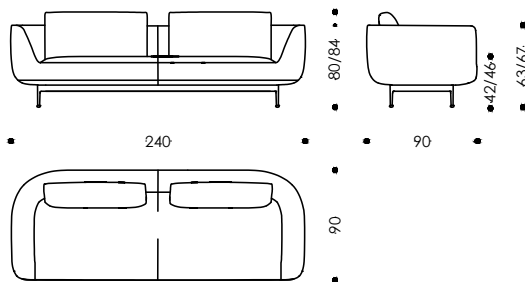

Combination Example 6/ Kombinationsbeispiel 6

1x Chaise Longue 190 L/ Chaiselongue 190 L (26907)
1x End Element 190 R/ Abschlusselement 190 R (26904)

ANDES Design: Luca Nichetto

26900

26901

26911

26920

	26900	26901	26911	26920
Seat width in cm: <i>Sitzbreite in cm:</i>	152	197	85	85
Seat width in inches: <i>Sitzbreite in inches:</i>	59,84	77,56	33,46	33,46
Seat depth in cm: <i>Sitztiefe in cm:</i>	56	56	85	115
Seat depth in inches: <i>Sitztiefe in inches:</i>	22,05	22,05	33,46	45,28
WxDxH(SH) in inches:	76,77x35,43x31,50(16,54)	94,49x35,43x31,50(16,54)	33,46x33,46x16,54	33,46x45,28x16,54

Configurations

Frame:	Metal- wooden construction
Seat height:	42cm
Without surcharge:	46cm
Legs:	Metal Black Grey with leather fiber glides
Surcharge:	Brass Satin Matt
Upholstery:	
Arm-, Backrest:	Polyurethane foams sandwich layered with dacron overlay
Seat:	Fixed webbing, pocket springs, polyurethane foams sandwich layered with dacron overlay
Backrest cushion:	100% feather filling with polyurethane core
Cover:	
Corpus:	Fixed cover with piping
Cushion:	Same as corpus, removable
Piping:	Same as cover
Without surcharge:	Leather in standard colours Color Atlantic, Black, Cognac, Dark grey, Mocca, Sand, Siena and Taupe