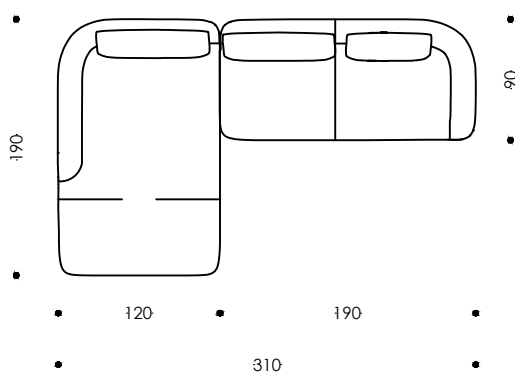

Combination Example 6/ Kombinationsbeispiel 6

1x Chaise Longue 190 L/ Chaiselongue 190 L (26907)
1x End Element 190 R/ Abschlusselement 190 R (26904)

ANDES Design: Luca Nichetto

26900

26901

26911

26920

	26900	26901	26911	26920
Seat width in cm: <i>Sitzbreite in cm:</i>	152	197	85	85
Seat width in inches: <i>Sitzbreite in inches:</i>	59,84	77,56	33,46	33,46
Seat depth in cm: <i>Sitztiefe in cm:</i>	56	56	85	115
Seat depth in inches: <i>Sitztiefe in inches:</i>	22,05	22,05	33,46	45,28
WxDxH(SH) in inches:	76,77x35,43x31,50(16,54)	94,49x35,43x31,50(16,54)	33,46x33,46x16,54	33,46x45,28x16,54

Configurations

Frame:	Metal- wooden construction
Seat height:	42cm
Without surcharge:	46cm
Legs:	Metal Black Grey with leather fiber glides
Surcharge:	Brass Satin Matt
Upholstery:	
Arm-, Backrest:	Polyurethane foams sandwich layered with dacron overlay
Seat:	Fixed webbing, pocket springs, polyurethane foams sandwich layered with dacron overlay
Backrest cushion:	100% feather filling with polyurethane core
Cover:	
Corpus:	Fixed cover with piping
Cushion:	Same as corpus, removable
Piping:	Same as cover
Without surcharge:	Leather in standard colours Color Atlantic, Black, Cognac, Dark grey, Mocca, Sand, Siena and Taupe