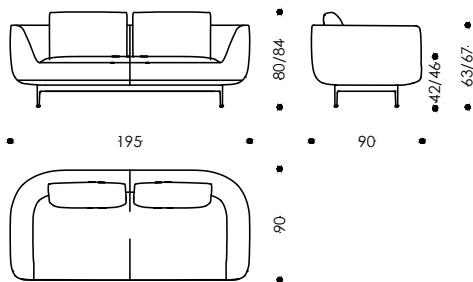

Combination Example 2/ Kombinationsbeispiel 2

1x End Element 277 L/ Abschlusselement 277 L (26905)
1x Chaise Longue 190 R/ Chaiselongue 190 R (26908)

Combination Example 3/ Kombinationsbeispiel 3

1x Middle Element 170 deep/ Zwischenelement 170 tief (26917)
1x End Element 190 deep R/ Abschlusselement 190 tief R (26918)

Combination Example 6/ Kombinationsbeispiel 6

1x Chaise Longue 190 L/ Chaiselongue 190 L (26907)
1x End Element 190 R/ Abschlusselement 190 R (26904)

ANDES Design: Luca Nichetto

26900

26901

26911

26920

	26900	26901	26911	26920
Seat width in cm: <i>Sitzbreite in cm:</i>	152	197	85	85
Seat width in inches: <i>Sitzbreite in inches:</i>	59,84	77,56	33,46	33,46
Seat depth in cm: <i>Sitztiefe in cm:</i>	56	56	85	115
Seat depth in inches: <i>Sitztiefe in inches:</i>	22,05	22,05	33,46	45,28
WxDxH(SH) in inches:	76,77x35,43x31,50(16,54)	94,49x35,43x31,50(16,54)	33,46x33,46x16,54	33,46x45,28x16,54

Configurations

Frame:	Metal- wooden construction
Seat height:	42cm
Without surcharge:	46cm
Legs:	Metal Black Grey with leather fiber glides
Surcharge:	Brass Satin Matt
Upholstery:	
Arm-, Backrest:	Polyurethane foams sandwich layered with dacron overlay
Seat:	Fixed webbing, pocket springs, polyurethane foams sandwich layered with dacron overlay
Backrest cushion:	100% feather filling with polyurethane core
Cover:	
Corpus:	Fixed cover with piping
Cushion:	Same as corpus, removable
Piping:	Same as cover
Without surcharge:	Leather in standard colours Color Atlantic, Black, Cognac, Dark grey, Mocca, Sand, Siena and Taupe