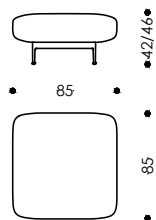

Combination Example 6/ Kombinationsbeispiel 6

1x Chaise Longue 190 L/ Chaiselongue 190 L (26907)
1x End Element 190 R/ Abschlusselement 190 R (26904)

ANDES Design: Luca Nichetto

26900

26901

26911

26920

	26900	26901	26911	26920
Seat width in cm: <i>Sitzbreite in cm:</i>	152	197	85	85
Seat width in inches: <i>Sitzbreite in inches:</i>	59,84	77,56	33,46	33,46
Seat depth in cm: <i>Sitztiefe in cm:</i>	56	56	85	115
Seat depth in inches: <i>Sitztiefe in inches:</i>	22,05	22,05	33,46	45,28
WxDxH(SH) in inches:	76,77x35,43x31,50(16,54)	94,49x35,43x31,50(16,54)	33,46x33,46x16,54	33,46x45,28x16,54

Configurations

Frame:	Metal- wooden construction
Seat height:	42cm
Without surcharge:	46cm
Legs:	Metal Black Grey with leather fiber glides
Surcharge:	Brass Satin Matt
Upholstery:	
Arm-, Backrest:	Polyurethane foams sandwich layered with dacron overlay
Seat:	Fixed webbing, pocket springs, polyurethane foams sandwich layered with dacron overlay
Backrest cushion:	100% feather filling with polyurethane core
Cover:	
Corpus:	Fixed cover with piping
Cushion:	Same as corpus, removable
Piping:	Same as cover
Without surcharge:	Leather in standard colours Color Atlantic, Black, Cognac, Dark grey, Mocca, Sand, Siena and Taupe

	26904/26903	26906/26905	26918/26919	26908/26907
Seat width in cm: Sitzbreite in cm:	170	170	170	100
Seat width in inches: Sitzbreite in inches:	66,93	66,93	66,93	39,37
Seat depth in cm: Sitztiefe in cm:	56	56	86	156
Seat depth in inches: Sitztiefe in inches:	22,05	22,05	33,86	64,42
WxDxH(SH) in inches:	74,80x35,43x31,50(16,54)	109,06x35,43x31,50(16,54)	74,80x47,24x31,50(16,54)	47,24x74,80x31,50(16,54)