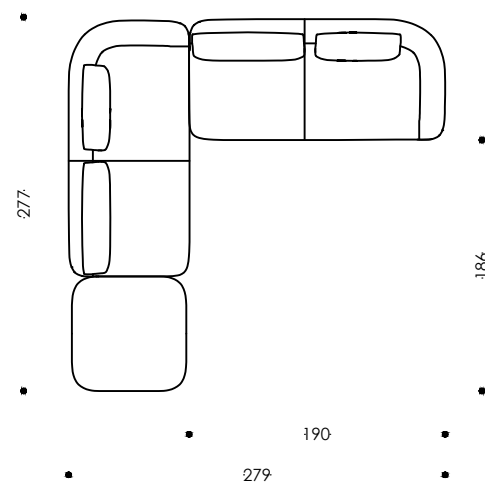

1x End Element 277 R/ Abschlusselement 277 R (26906)
1x End Element 190 R/ Abschlusselement 190 R (26904)

Combination Example 6/ Kombinationsbeispiel 6