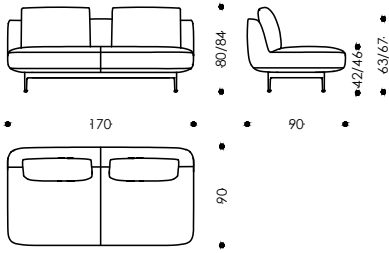

ANDES Design: Luca Nichetto

26902